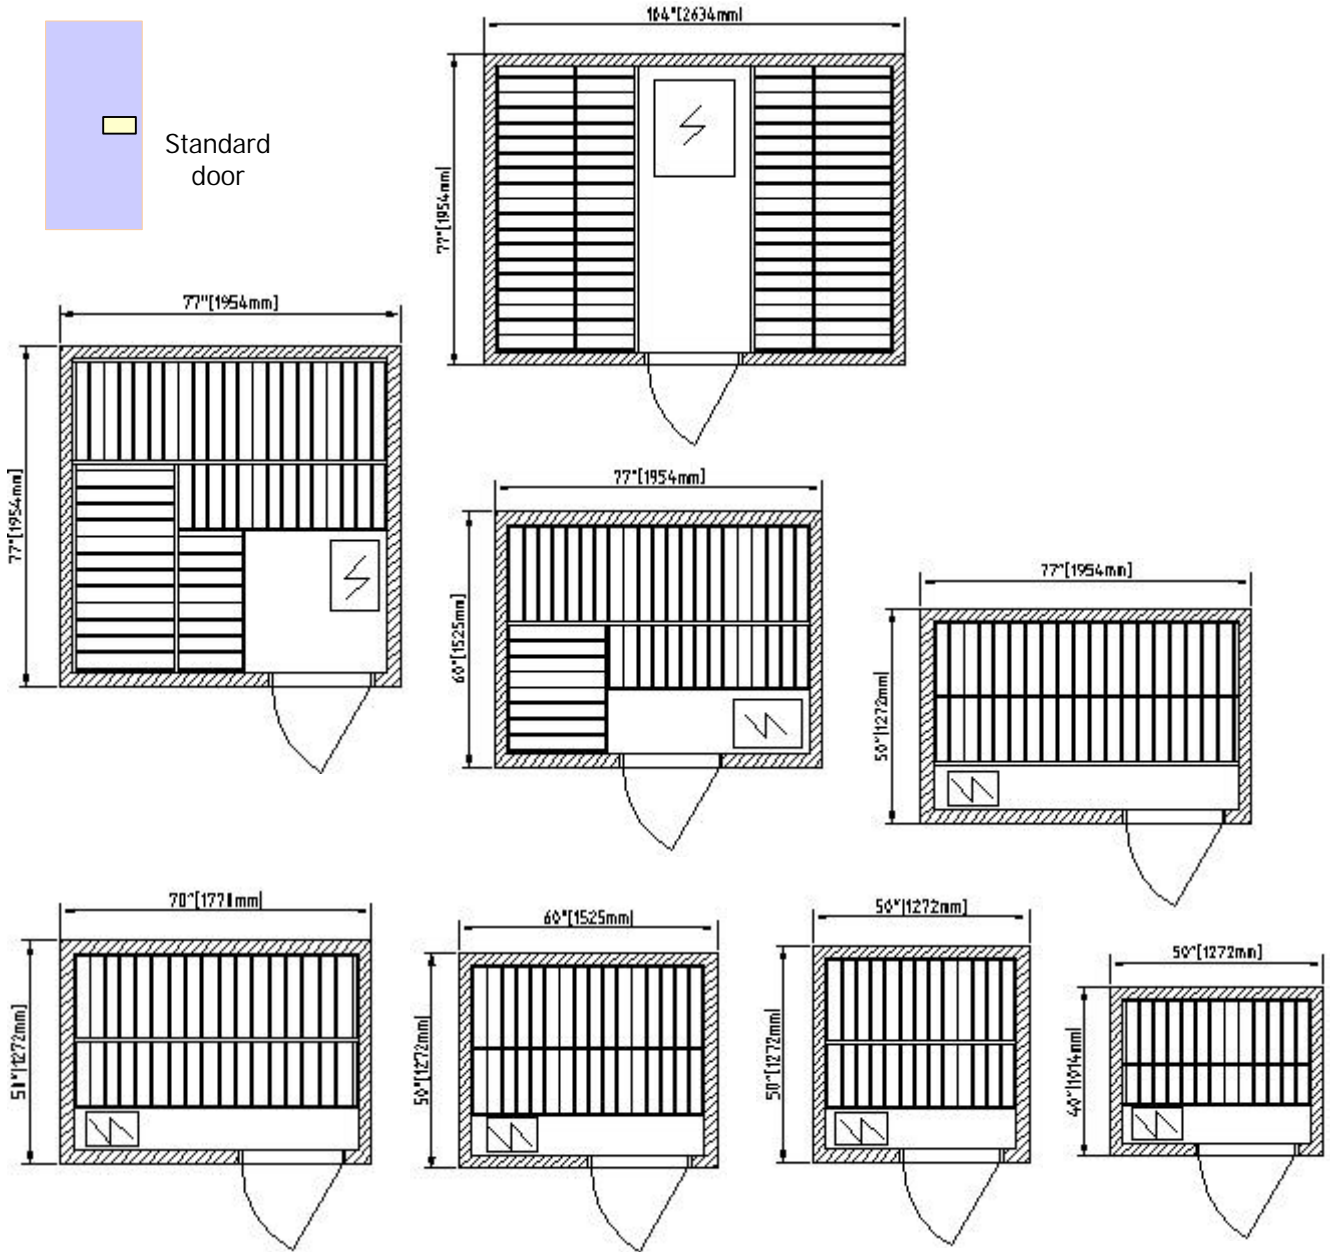

FINNMAN traditional saunas can be installed easily and rapidly. The craftsmanship shows not only in the function and beauty of the finished product, but also in the ease of assembly. Indulge your senses in the soft steam and natural scent of Nordic Spruce. It is a perfect way to take time for yourself. A sauna will not overwhelm you with hot steam like steam rooms might. You control the amount of steam by applying water on the heater rocks.

***TRUE TRADITION OF A FINNISH SAUNA
THE PLEASANT SCENT OF NORDIC SPRUCE
THE HANDMADE WOODCRAFT FROM THE DEEP FORESTS***

FINNMAN saunas are crafted from beautiful nordic spruce wood. The paneling has natural tight knots to create character. Benches are made from clear and smooth apache or aspen. We have included an all glass door for great looks. A special customized size or design can be made to your exact needs. The traditional FINNMAN sauna models include the following standard models.