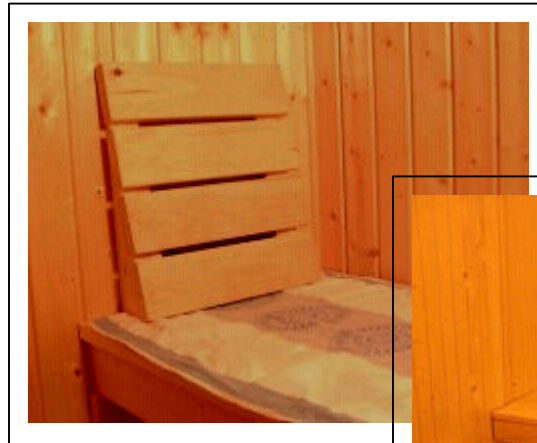

Enjoyment at your ease and convenience. These are the guidelines for the FINNMAN Sauna. We take pride in saunas that bring special attention to your home. The FINNMAN sauna is not just for decoration, but yours to enjoy frequently.

FINNMAN traditional saunas can be installed easily and rapidly. The craftsmanship shows not only in the function and beauty of the finished product, but also in the ease of assembly. Indulge your senses in the soft steam and natural scent of Nordic Spruce. It is a perfect way to take time for yourself. A sauna will not overwhelm you with hot steam like steam rooms might. You control the amount of steam by applying water on the heater rocks.

***TRUE TRADITION OF A FINNISH SAUNA
THE PLEASANT SCENT OF NORDIC SPRUCE
THE HANDMADE WOODCRAFT FROM THE DEEP FORESTS***